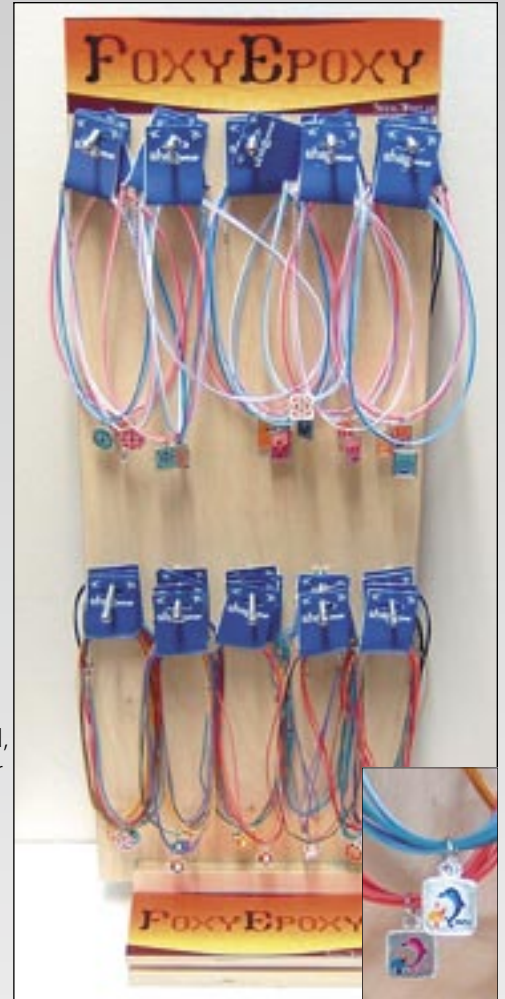

DISP 87
FoxyEpoxy
40 pieces in assorted styles