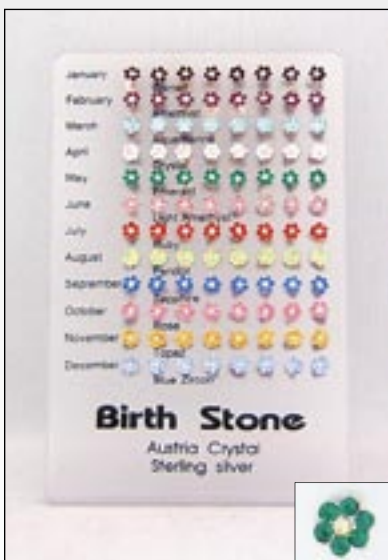

DISP 2
Birth stone daisy studs
Sterling silver and crystal
48 pairs