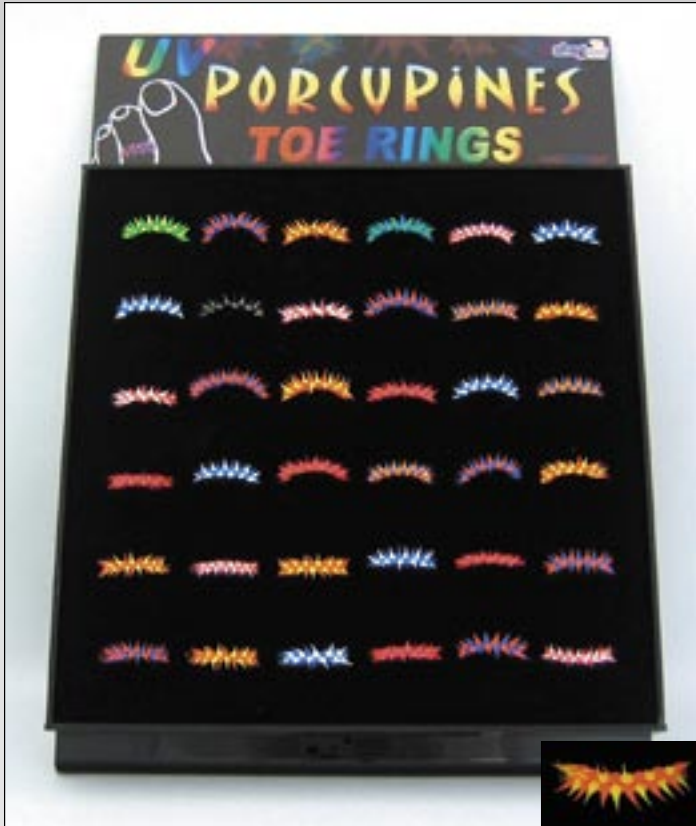

DISP 25
Illusion toe rings
Sterling silver in assorted styles
100 pieces

DISP 33
Tube toe rings
Sterling silver
60 pieces

DISP 28
Hemp toe rings - assorted styles
100 pieces

TOE RING DISPLAY

DISP 31
UV porcupines toe rings
36 pieces