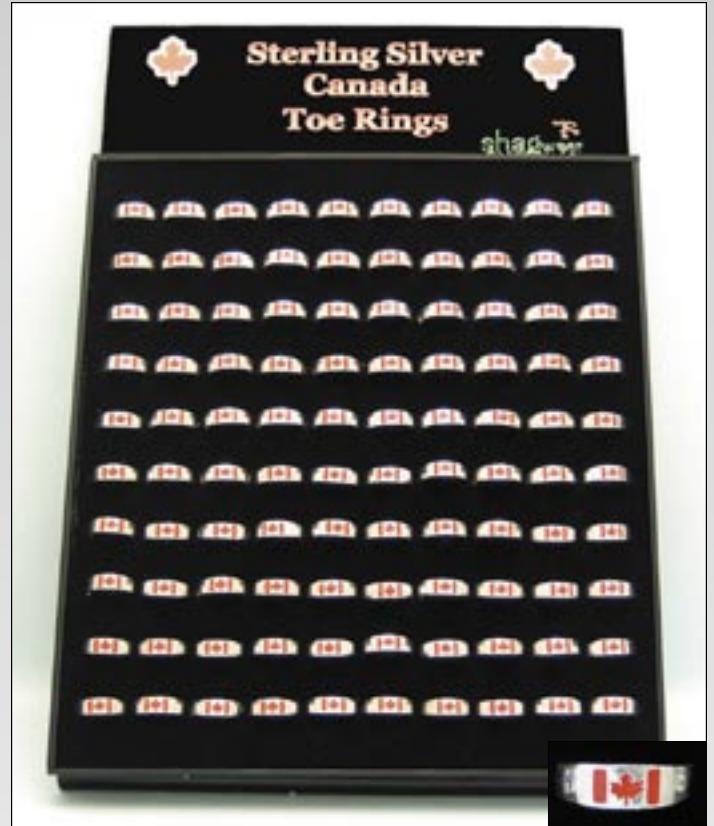

DISP 25
Illusion toe rings
Sterling silver in assorted styles
100 pieces

DISP 33
Tube toe rings
Sterling silver
60 pieces

DISP 28
Hemp toe rings - assorted styles
100 pieces

TOE RING DISPLAY

DISP 31
UV porcupines toe rings
36 pieces