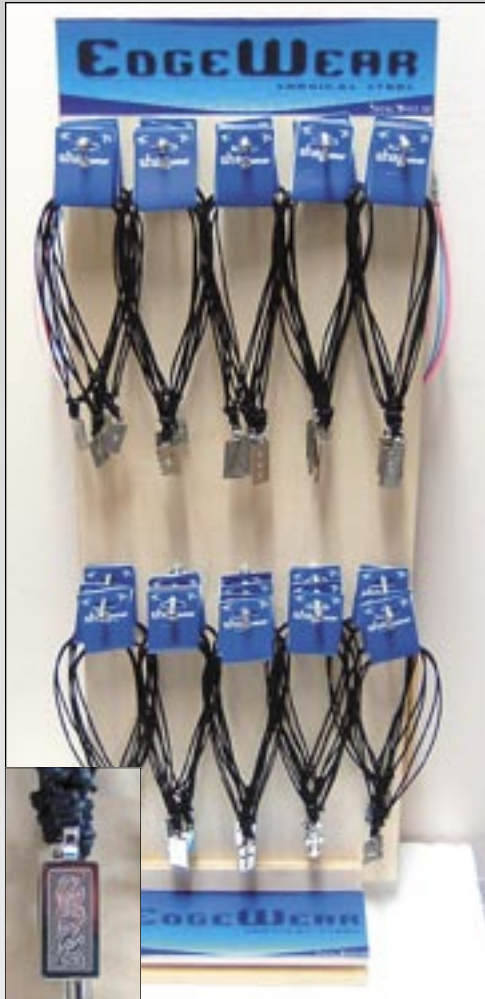

DISP 65X (rear view)

DISP 67 (rear view)

DISP 66 (front view)

Tribal tattoos

300 assorted tattoos - 6 pieces per style

DISP 66 (rear view)

NECKLACE WEAR DISPLAY

DISP 86
EdgeWear (surgical steel)
40 pieces in assorted styles