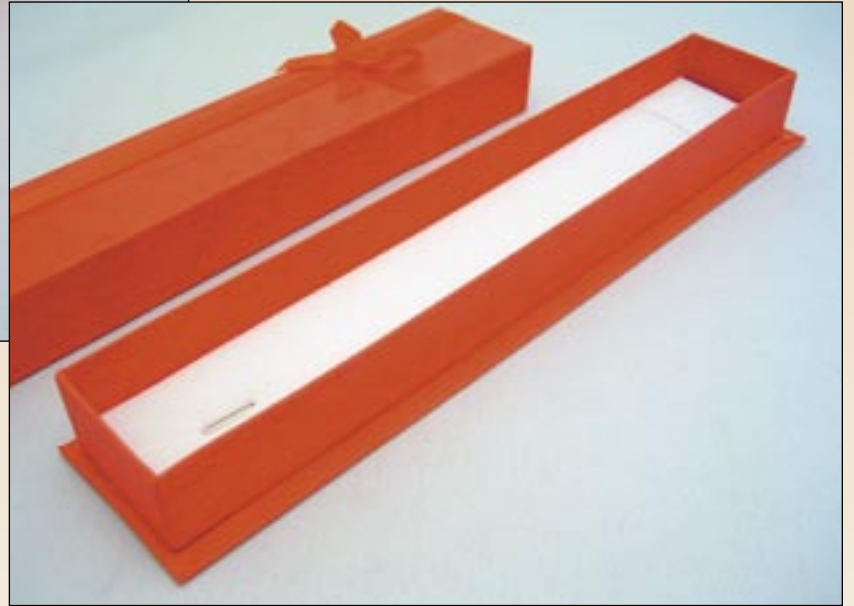

Email: admin@beadworld.ca

Website: www.beadworld.ca

GIFT BOXES

GBOX 05
15.75" (height) x 11.5" (width) x 3.5" (depth)

GBOX 06
6.75" (height) x 5.75" (width) x 2" (depth)

GBOX 07
1" (height) x 2" (width) x 3" (depth)

GBOX 08
1" (height) x 2" (width) x 3" (depth)

GBOX 09
1" (height) x 2" (width) x 3" (depth)

GIFT BOXES

GBOX 01

15.75" (height) x 11.75" (width) x 3" (depth)

GBOX 02

12.5" (height) x 11.5" (width) x 5.5" (depth)