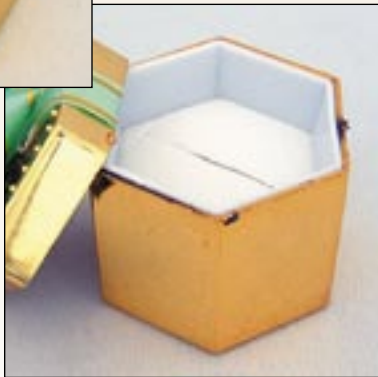

Email: admin@beadworld.ca

Website: www.beadworld.ca

GIFT BOXES

GBOX 05
15.75" (height) x 11.5" (width) x 3.5" (depth)

GBOX 06
6.75" (height) x 5.75" (width) x 2" (depth)

GBOX 07
1" (height) x 2" (width) x 3" (depth)

GBOX 08
1" (height) x 2" (width) x 3" (depth)

GBOX 09
1" (height) x 2" (width) x 3" (depth)

GIFT BOXES

GBOX 01

15.75" (height) x 11.75" (width) x 3" (depth)

GBOX 02

12.5" (height) x 11.5" (width) x 5.5" (depth)

GBOX 03

9.25" (height) x 11" (width) x 3.75" (depth)

GBOX 04

14" (height) x 15" (width)

GBOX 19
4" (height) x 3.5" (width)

GBOX 20
4" (height) x 3.5" (width)

GBOX 21
4" (height) x 3.5" (width)

GBOX 22
4" (height) x 3.5" (width)

GBOX 23
4" (height) x 3.5" (width)

GIFT BOXES

GBOX 24
5" (height) x 4" (width)

GBOX 25A / GBOX 25B
5" (height) x 4" (width) / 7" (height) x 5" (width)

GBOX 26
5" (height) x 4" (width)

SHAG WEAR

GIFT BOXES

BEAD WORLD INCORPORATED