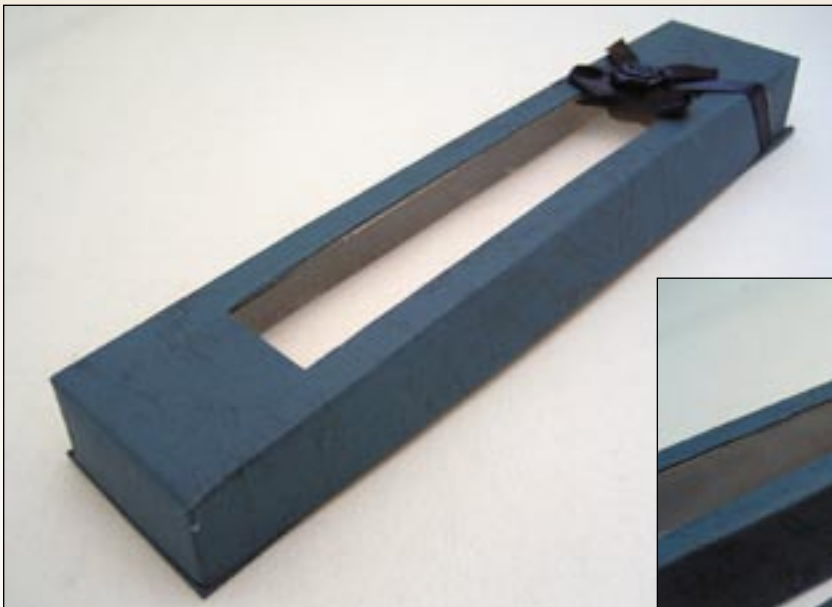

SHAG WEAR

GIFT BOXES

BEAD WORLD INCORPORATED

10150 - 156 STREET NW

EDMONTON, ALBERTA

T5P 2P9

PHONE: (780) 484 - 2263

FAX: (780) 487 - 8080

Email: admin@beadworld.ca

Website: www.beadworld.ca

GIFT BOXES

GBOX 05
15.75" (height) x 11.5" (width) x 3.5" (depth)

GBOX 06
6.75" (height) x 5.75" (width) x 2" (depth)

GBOX 07
1" (height) x 2" (width) x 3" (depth)

GBOX 08
1" (height) x 2" (width) x 3" (depth)

GBOX 09
1" (height) x 2" (width) x 3" (depth)

GIFT BOXES

GBOX 01

15.75" (height) x 11.75" (width) x 3" (depth)

GBOX 02

12.5" (height) x 11.5" (width) x 5.5" (depth)