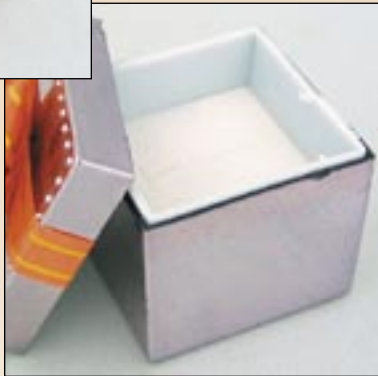

Email: admin@beadworld.ca

Website: www.beadworld.ca

GIFT BOXES

GBOX 05
15.75" (height) x 11.5" (width) x 3.5" (depth)

GBOX 06
6.75" (height) x 5.75" (width) x 2" (depth)

GBOX 07
1" (height) x 2" (width) x 3" (depth)

GBOX 08
1" (height) x 2" (width) x 3" (depth)

GBOX 09
1" (height) x 2" (width) x 3" (depth)

GIFT BOXES

GBOX 01

15.75" (height) x 11.75" (width) x 3" (depth)

GBOX 02

12.5" (height) x 11.5" (width) x 5.5" (depth)

GBOX 03

9.25" (height) x 11" (width) x 3.75" (depth)

GBOX 04

14" (height) x 15" (width)

GBOX 19
4" (height) x 3.5" (width)

GBOX 20
4" (height) x 3.5" (width)

GBOX 21
4" (height) x 3.5" (width)

GBOX 22
4" (height) x 3.5" (width)

GBOX 23
4" (height) x 3.5" (width)

GIFT BOXES

GBOX 24
5" (height) x 4" (width)

GBOX 25A / GBOX 25B
5" (height) x 4" (width) / 7" (height) x 5" (width)

GBOX 26
5" (height) x 4" (width)

SHAG WEAR

GIFT BOXES

BEAD WORLD INCORPORATED