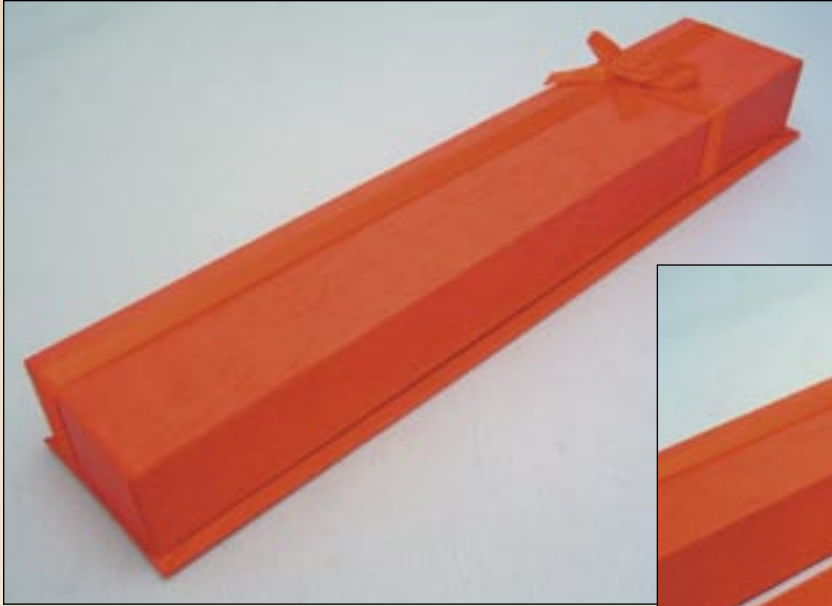

Email: admin@beadworld.ca

Website: www.beadworld.ca

GIFT BOXES

GBOX 05
15.75" (height) x 11.5" (width) x 3.5" (depth)

GBOX 06
6.75" (height) x 5.75" (width) x 2" (depth)

GBOX 07
1" (height) x 2" (width) x 3" (depth)

GBOX 08
1" (height) x 2" (width) x 3" (depth)

GBOX 09
1" (height) x 2" (width) x 3" (depth)

GIFT BOXES

GBOX 01

15.75" (height) x 11.75" (width) x 3" (depth)

GBOX 02

12.5" (height) x 11.5" (width) x 5.5" (depth)