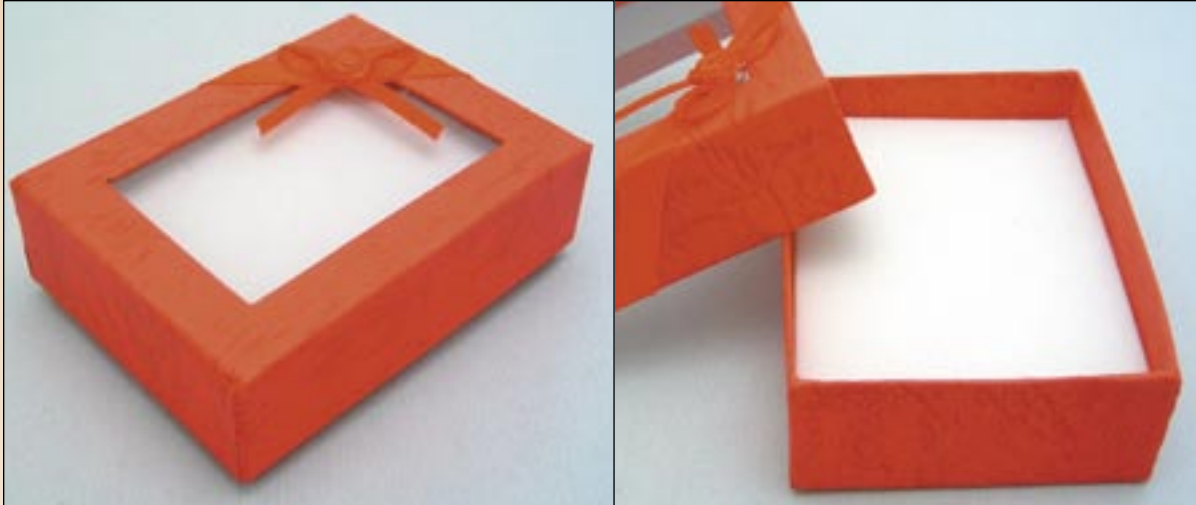

Email: admin@beadworld.ca

Website: www.beadworld.ca

GIFT BOXES

GBOX 05
15.75" (height) x 11.5" (width) x 3.5" (depth)

GBOX 06
6.75" (height) x 5.75" (width) x 2" (depth)

GBOX 07
1" (height) x 2" (width) x 3" (depth)

GBOX 08
1" (height) x 2" (width) x 3" (depth)

GBOX 09
1" (height) x 2" (width) x 3" (depth)

GIFT BOXES

GBOX 01

15.75" (height) x 11.75" (width) x 3" (depth)

GBOX 02

12.5" (height) x 11.5" (width) x 5.5" (depth)