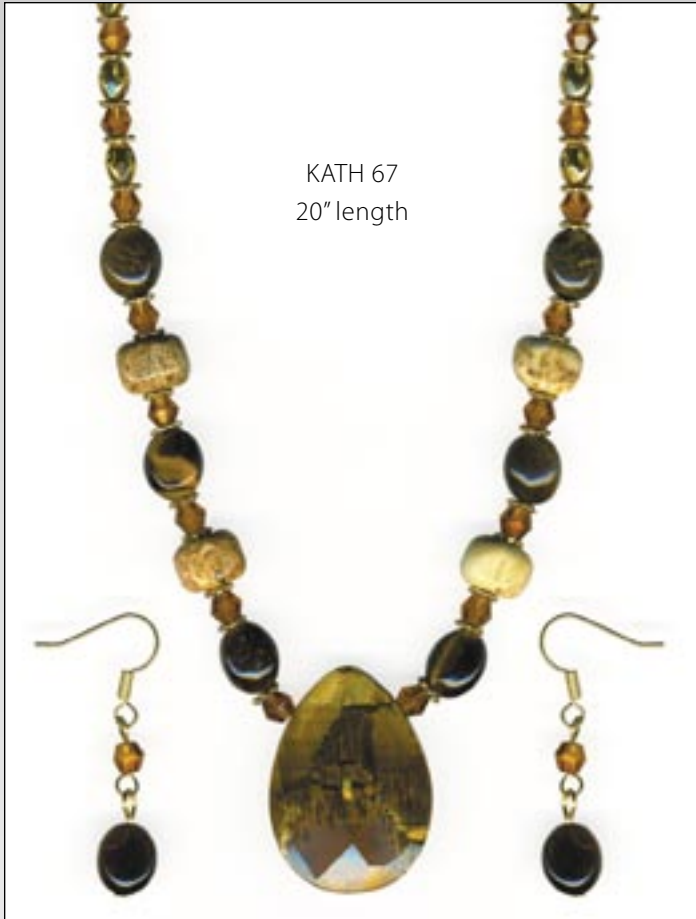

NECKLACE SETS